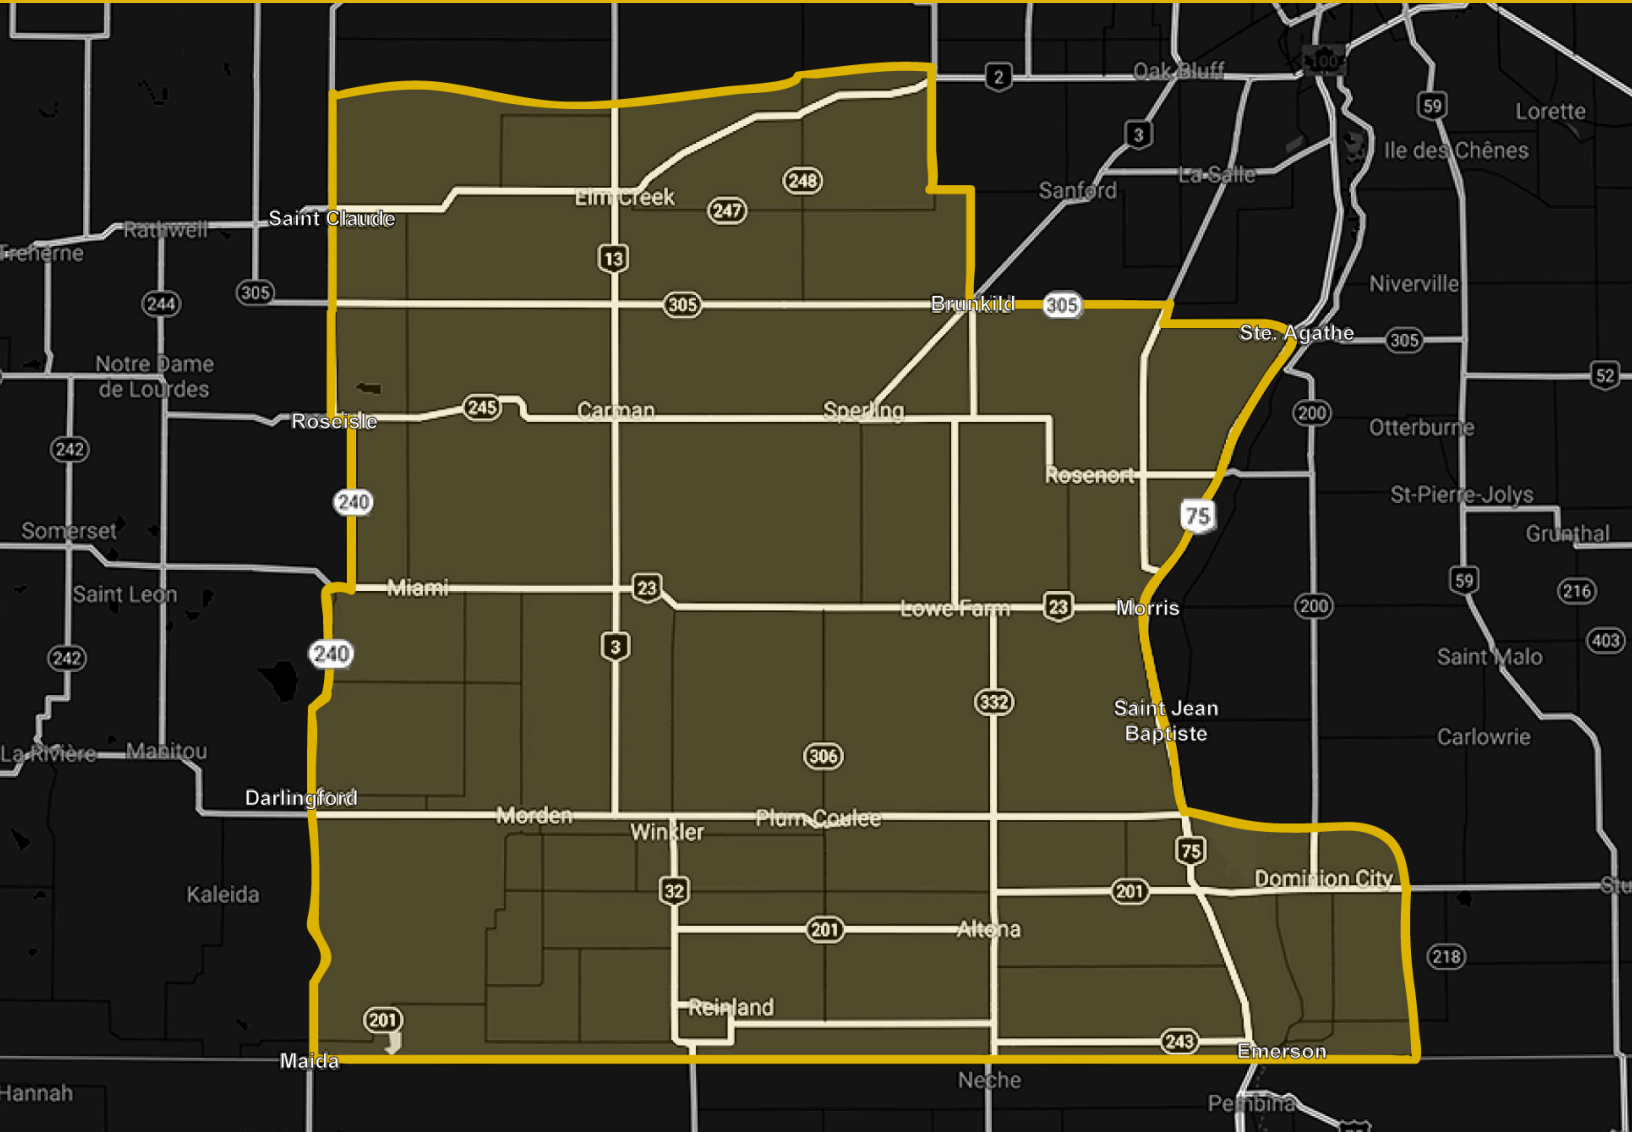

BASEBALL MANITOBA LEAGUE BOUNDARIES

SOUTH CENTRAL MINOR BASEBALL

NORTH:

Just south of Trans-Canada Highway (does not include Portage la Prairie, Elie, Oakville, Newton, Southport).

SOUTH:

USA Border.

EAST:

Red River except for Dominion City.

WEST:

Highway #240 and Highway #31 South of #14 to include Saint Claude, Roseisle, Miami, and Darlingford.