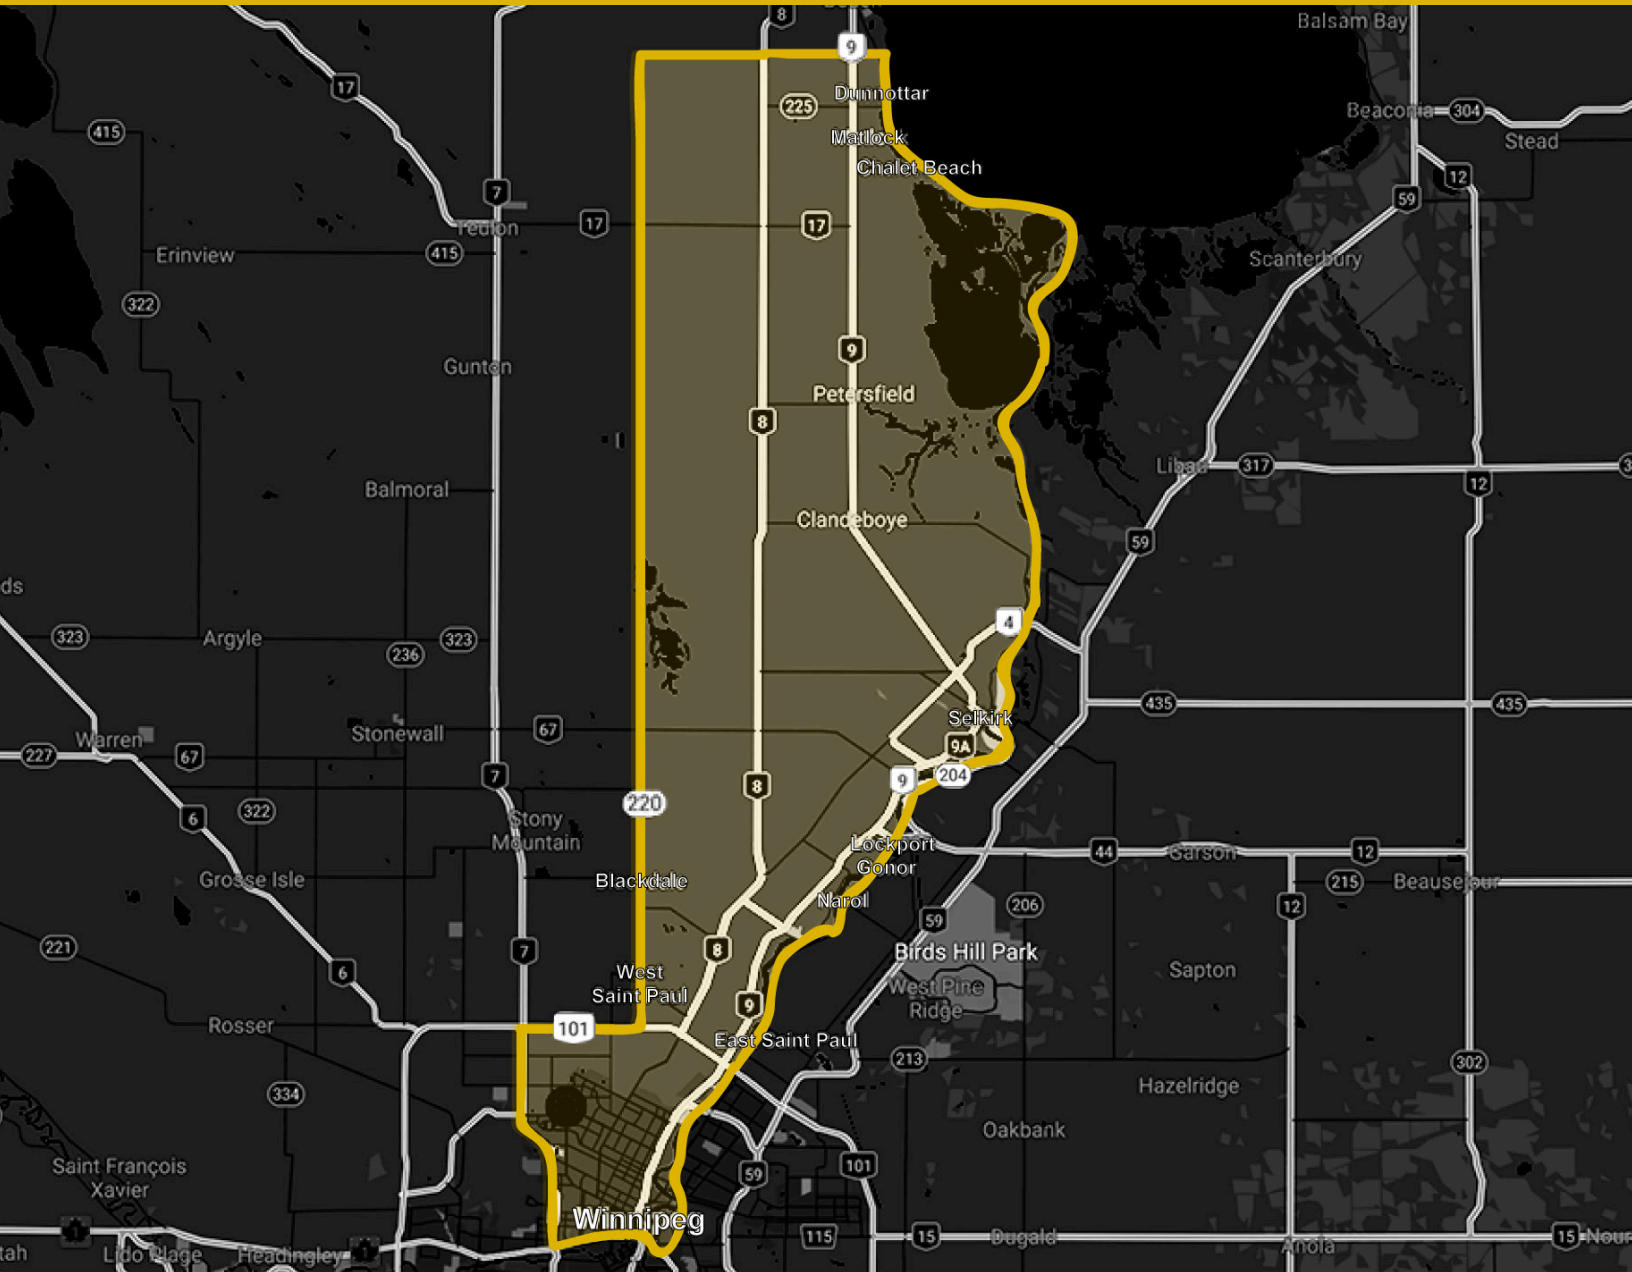

BASEBALL MANITOBA LEAGUE BOUNDARIES

NORTH WINNIPEG MINOR BASEBALL ASSOCIATION

NORTH:

Perimeter Highway and the RM of St. Andrews north border, to include the RM of West St. Paul, the RM of St. Andrews and the City of Selkirk.

SOUTH:

Assiniboine River.

EAST:

Lake Winnipeg and the Red River.

WEST:

St. James St./Century (Route 90) and the west borders of the RM of West St. Paul and the RM of St. Andrews.