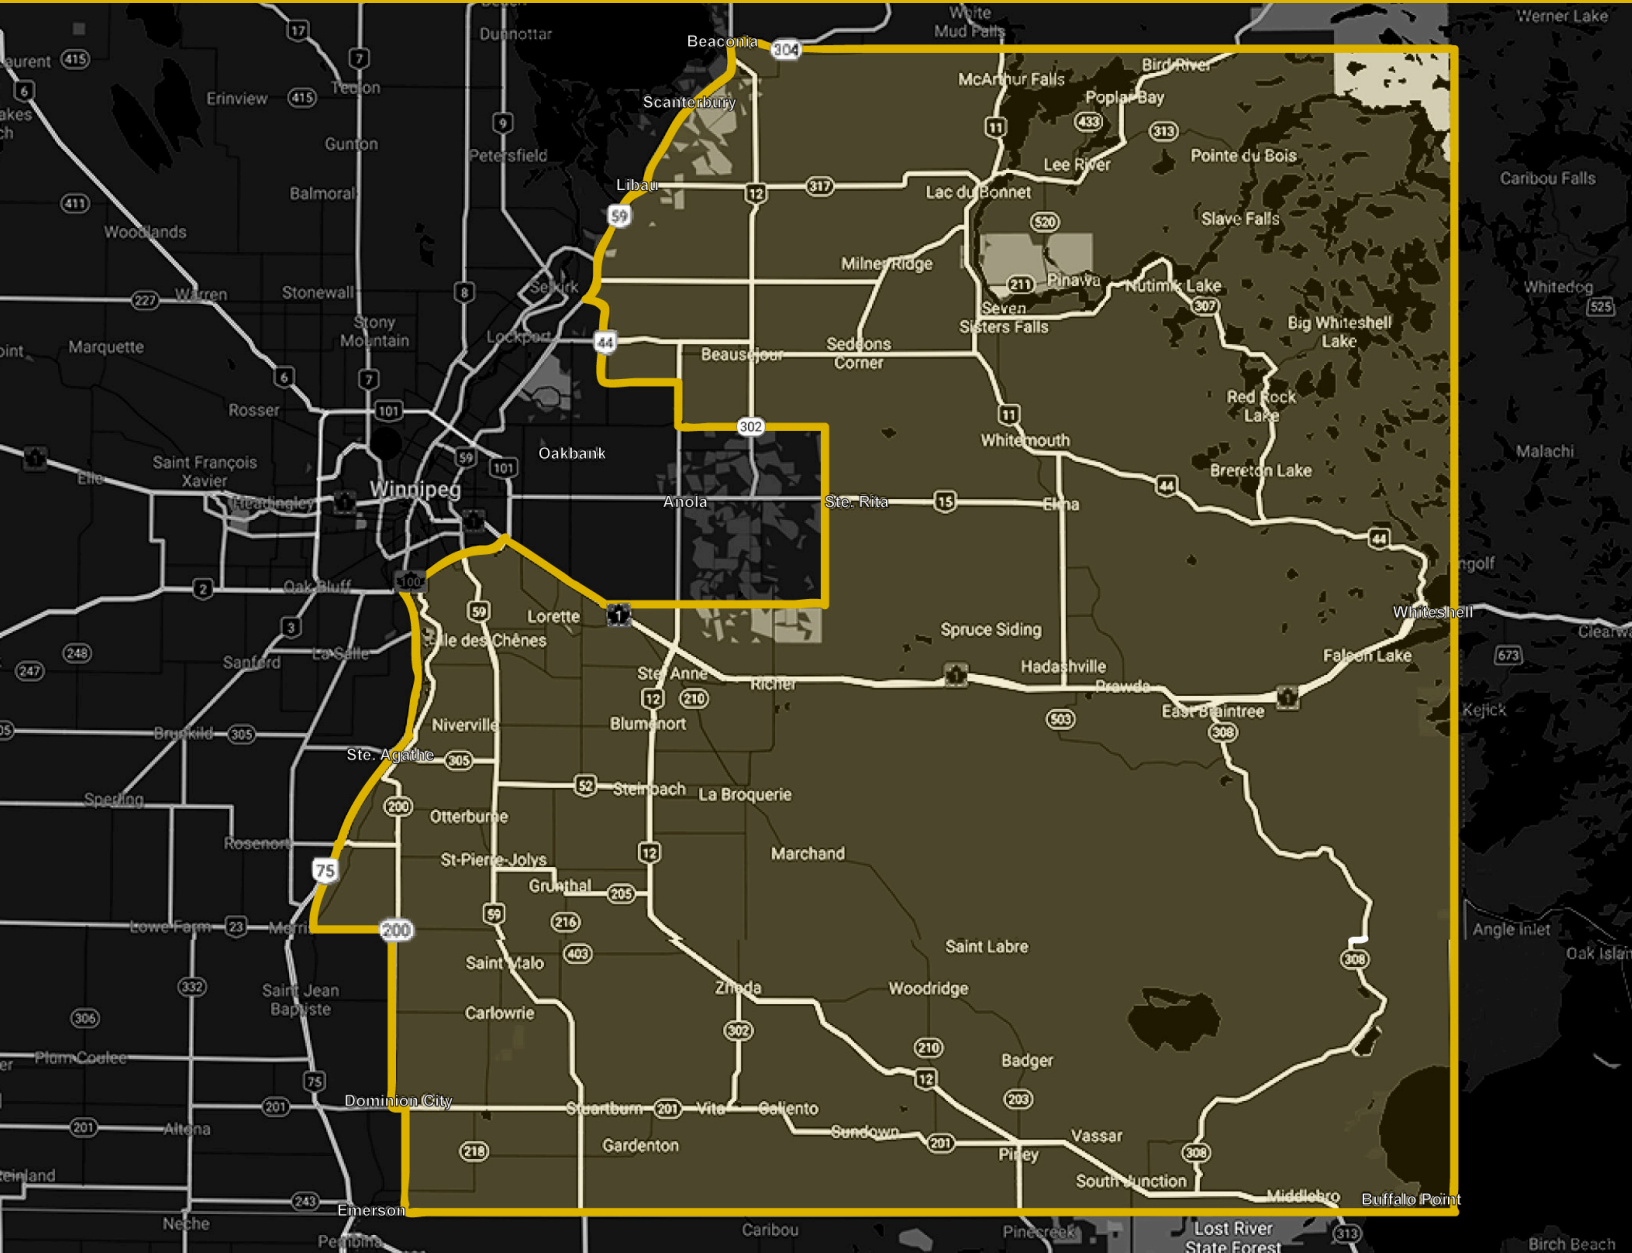

# BASEBALL MANITOBA LEAGUE BOUNDARIES

## CARILLON MINOR BASEBALL ASSOCIATION

**NORTH:**

Highway 304 (as if it extends to the Ontario Border). No true boundary.

**SOUTH:**

USA Border.

**EAST:**

Ontario Border.

**WEST:**

The Red River except for St. Norbert, Dominion City, and Emerson in the south, and East St. Paul and East Selkirk in the north. The Perimeter Highway, except for the Springfield Municipality (east to Highway 12), including Ste. Agathe.