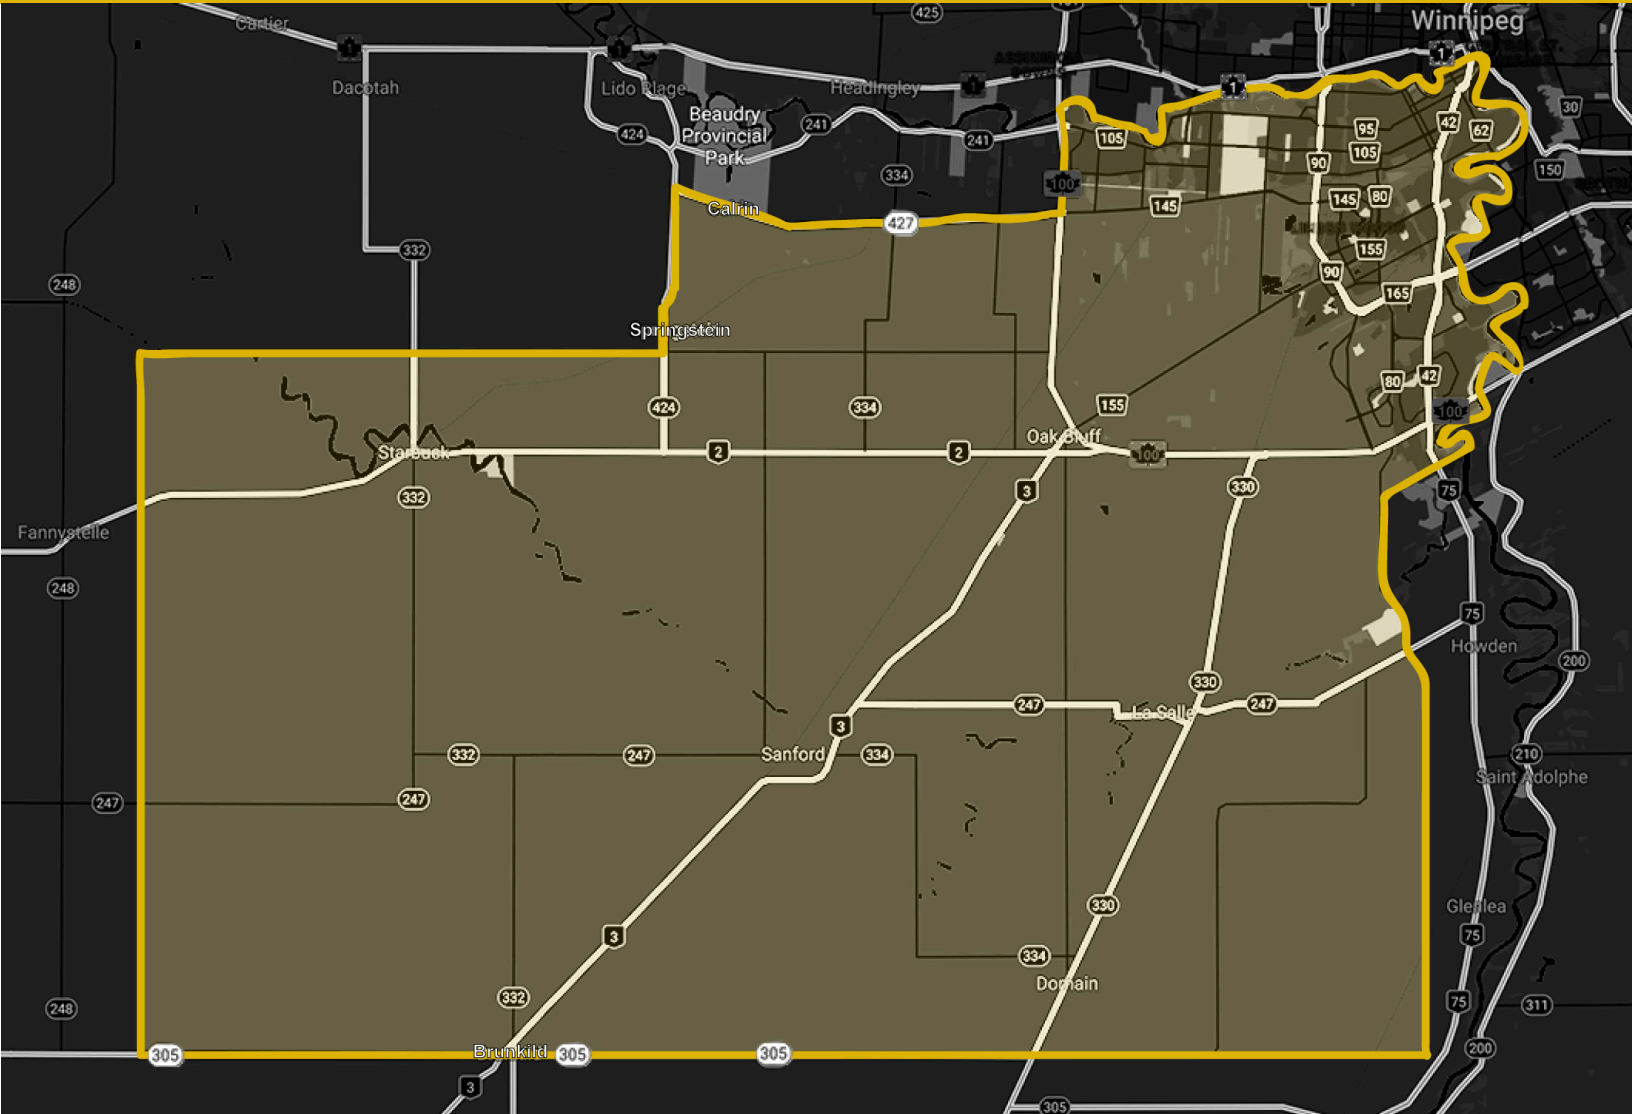

# BASEBALL MANITOBA LEAGUE BOUNDARIES

## WINNIPEG SOUTH MINOR BASEBALL ASSOCIATION

**NORTH:**

RM of Macdonald line and Assiniboine River.

**SOUTH:**

RM of Macdonald line, to include Oak Bluff, Sanford, and LaSalle.

**EAST:**

Red River and south of St Norbert to the RM of Ritchot line to the RM of Macdonald line to include St. Norbert.

**WEST:**

Perimeter Highway and RM of Macdonald line.