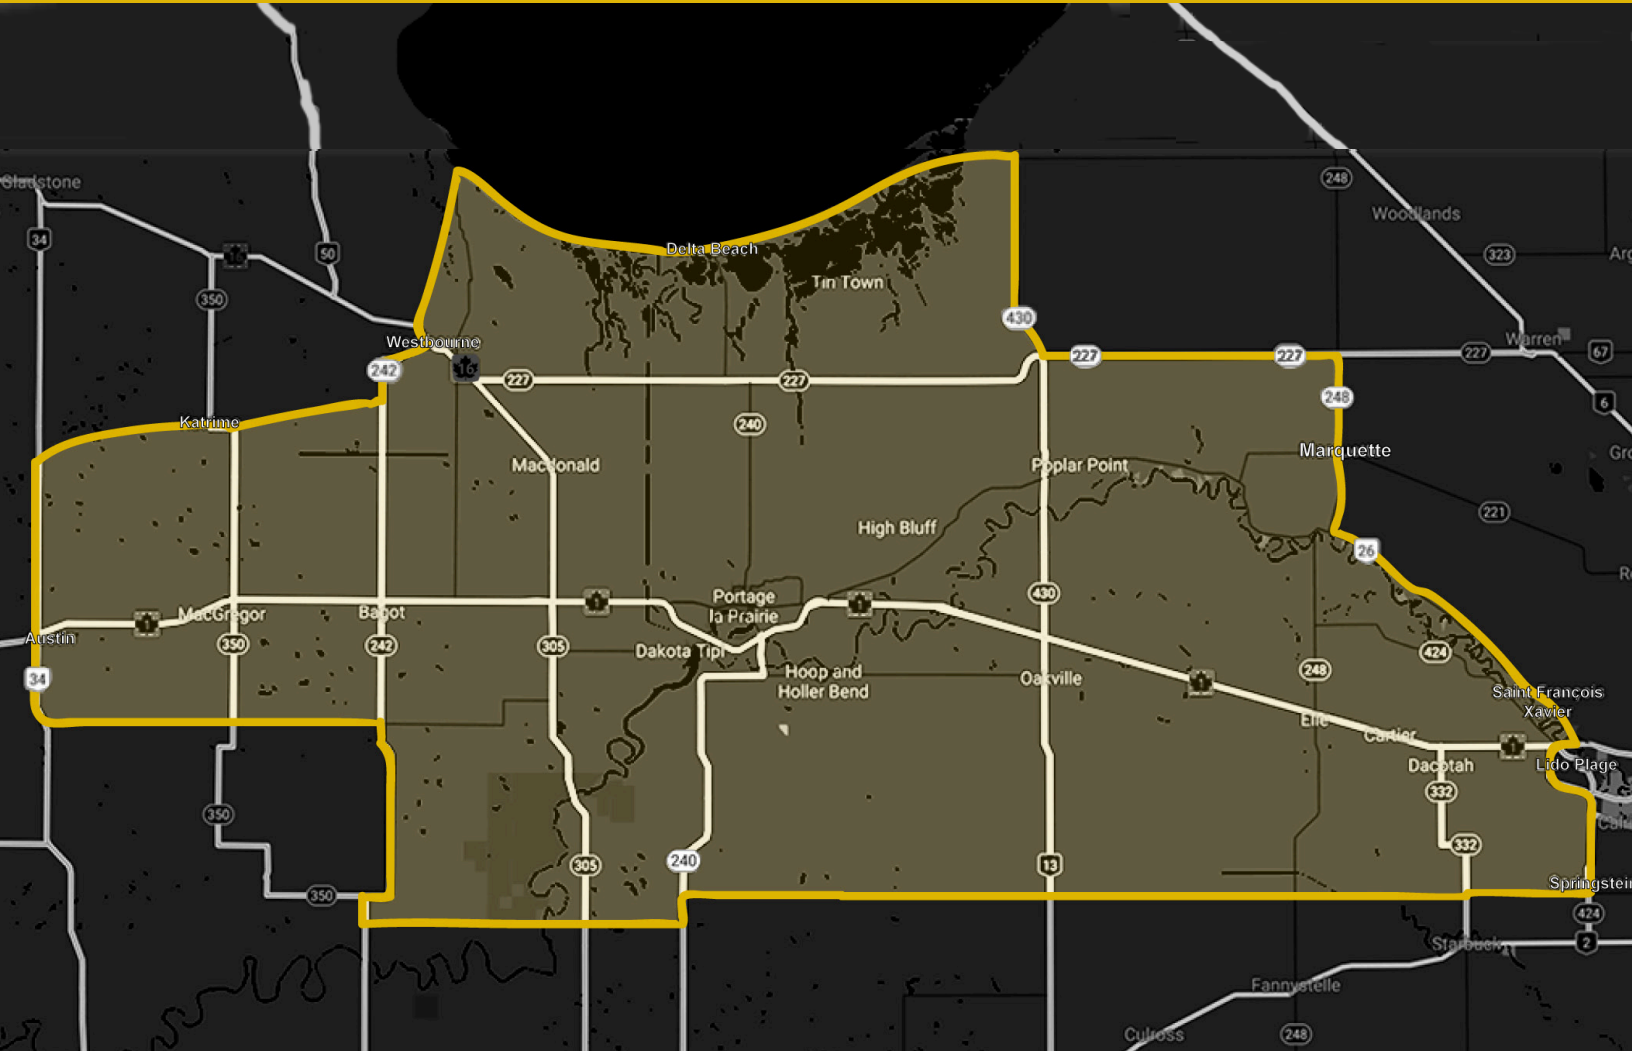

BASEBALL MANITOBA LEAGUE BOUNDARIES

PORTAGE MINOR BASEBALL ASSOCIATION

The City of Portage la Prairie and the surrounding areas, including the following:

NORTH:

Lake Manitoba (includes Westbourne).

SOUTH:

Trans-Canada Highway (includes Elie, Oakville, Newton, Southport).

EAST:

Trans-Canada Highway up to but not including the RM of Headingley and St. Francis Xavier.

WEST:

Along Trans-Canada up to Hwy #34 (Austin).