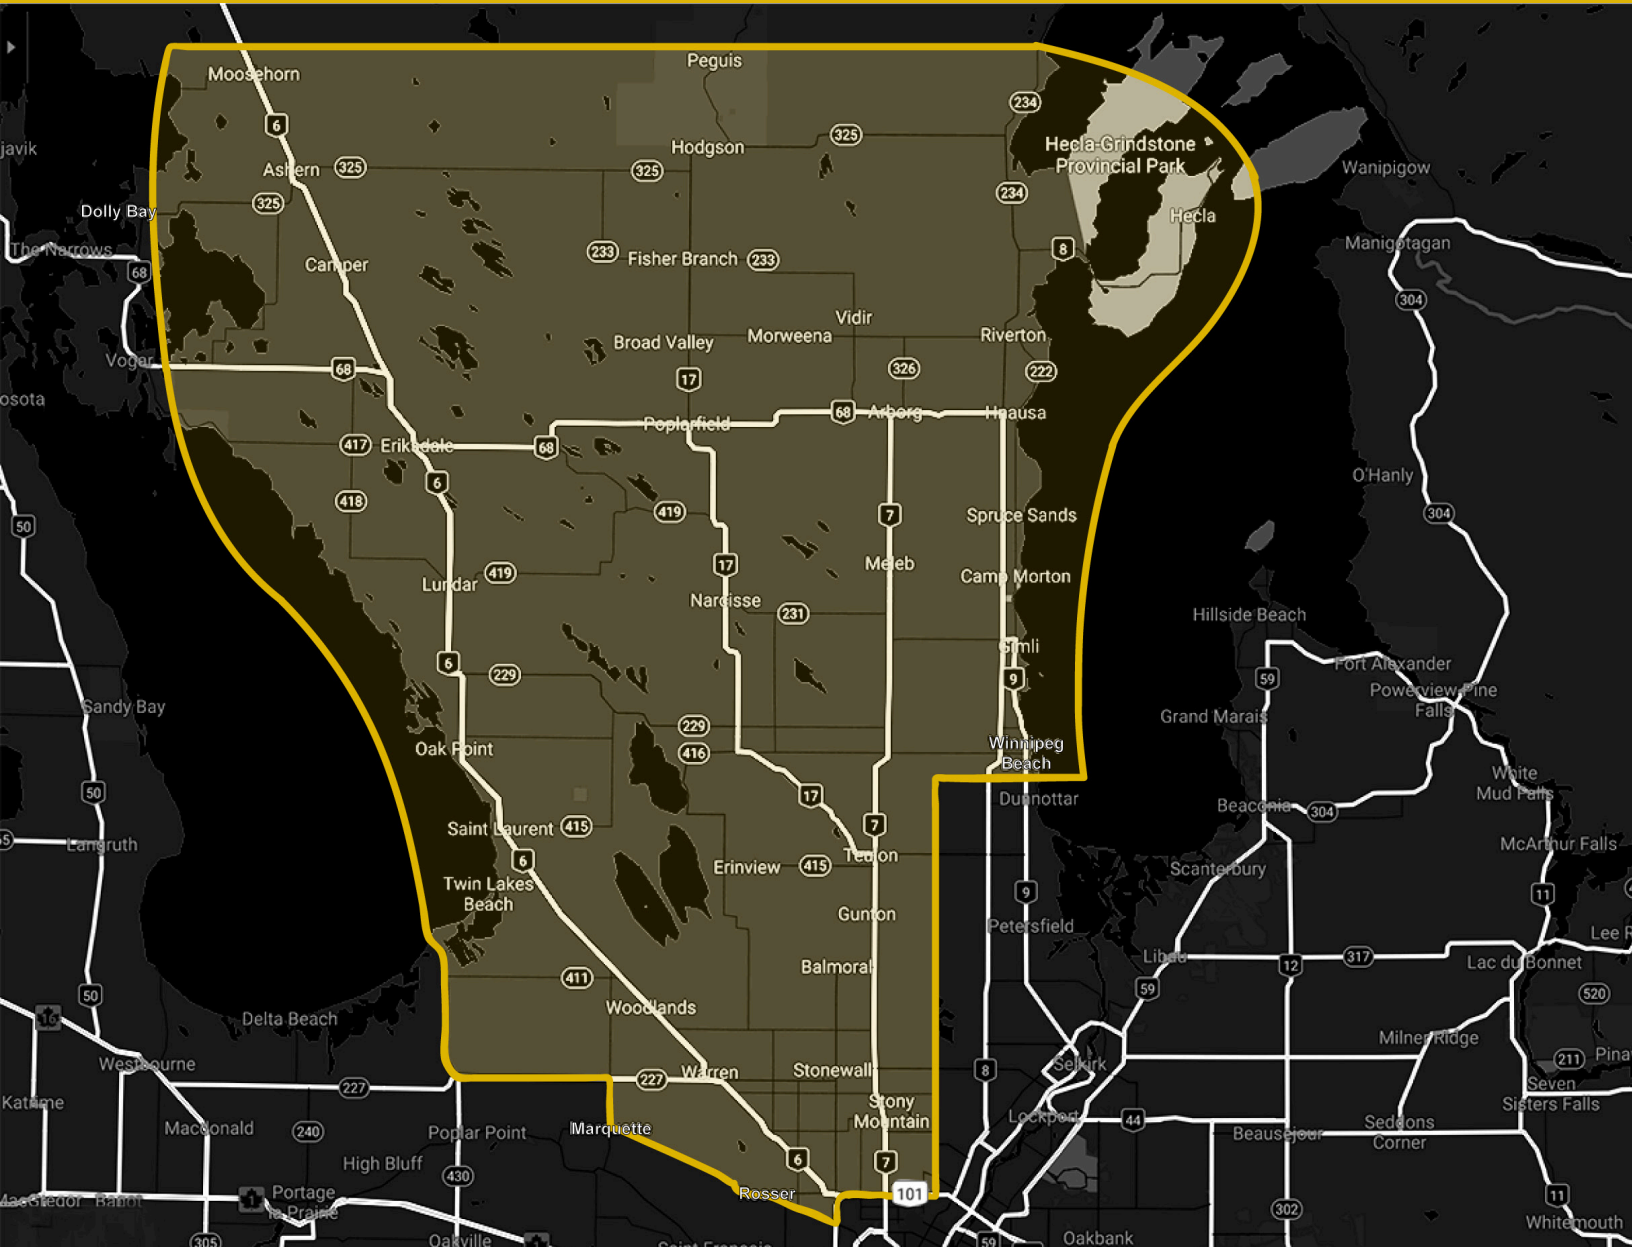

BASEBALL MANITOBA LEAGUE BOUNDARIES

INTERLAKE MINOR BASEBALL ASSOCIATION

NORTH:

No true boundary.

SOUTH:

Perimeter Highway and the north border of the RM of St. Andrews - excluding the RM of West St. Paul, the Rm of St. Andrews and the city of Selkirk.

EAST:

Lake Winnipeg and the west borders of the RM of St. Andrews and the RM of West St. Paul.

WEST:

Lake Manitoba and Highway 221/227/248 to the lake in the south-west, to include the RMs of Rosser and Marquette.