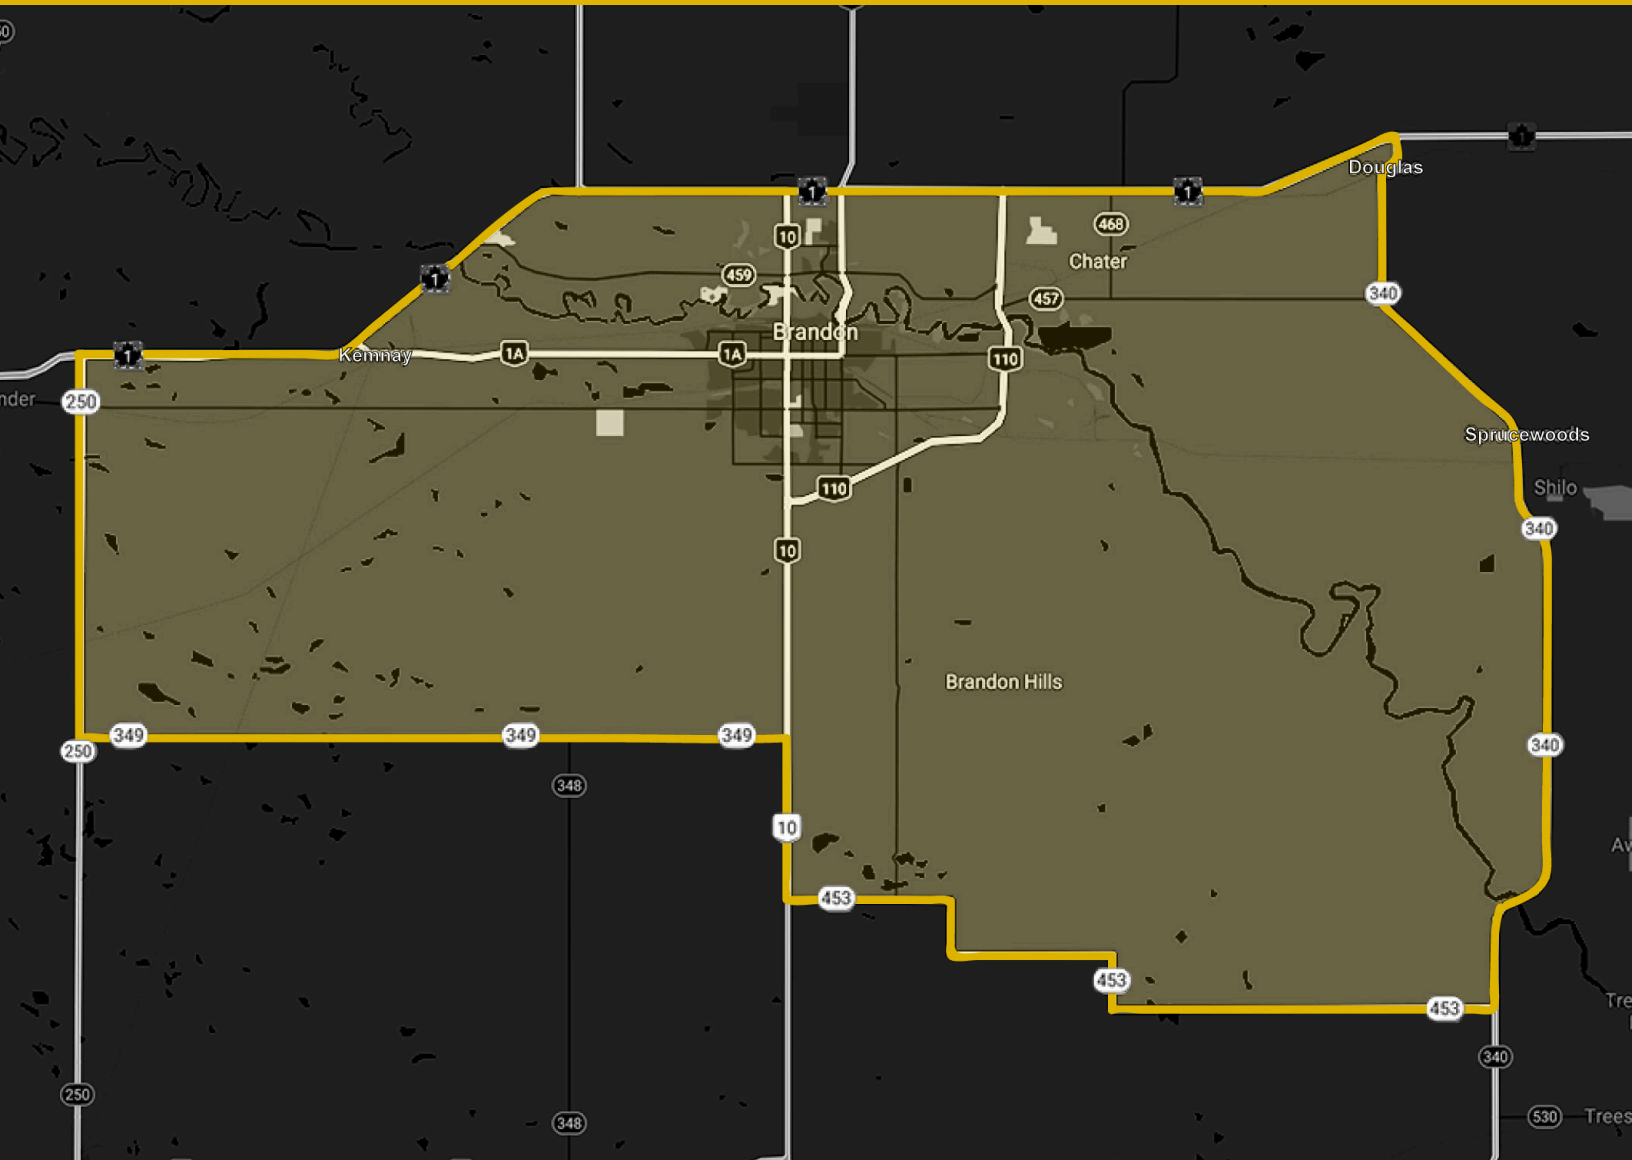

BASEBALL MANITOBA LEAGUE BOUNDARIES

BRANDON MINOR BASEBALL ASSOCIATION

The City of Brandon and surrounding areas, including the following:

NORTH:

Trans-Canada Highway #1.

SOUTH:

Highway #349, following #10 south to Highway #453.

EAST:

Highway #340, and northward on Highway #464, to include Shilo.

WEST:

Highway #250, to include Kemnay.