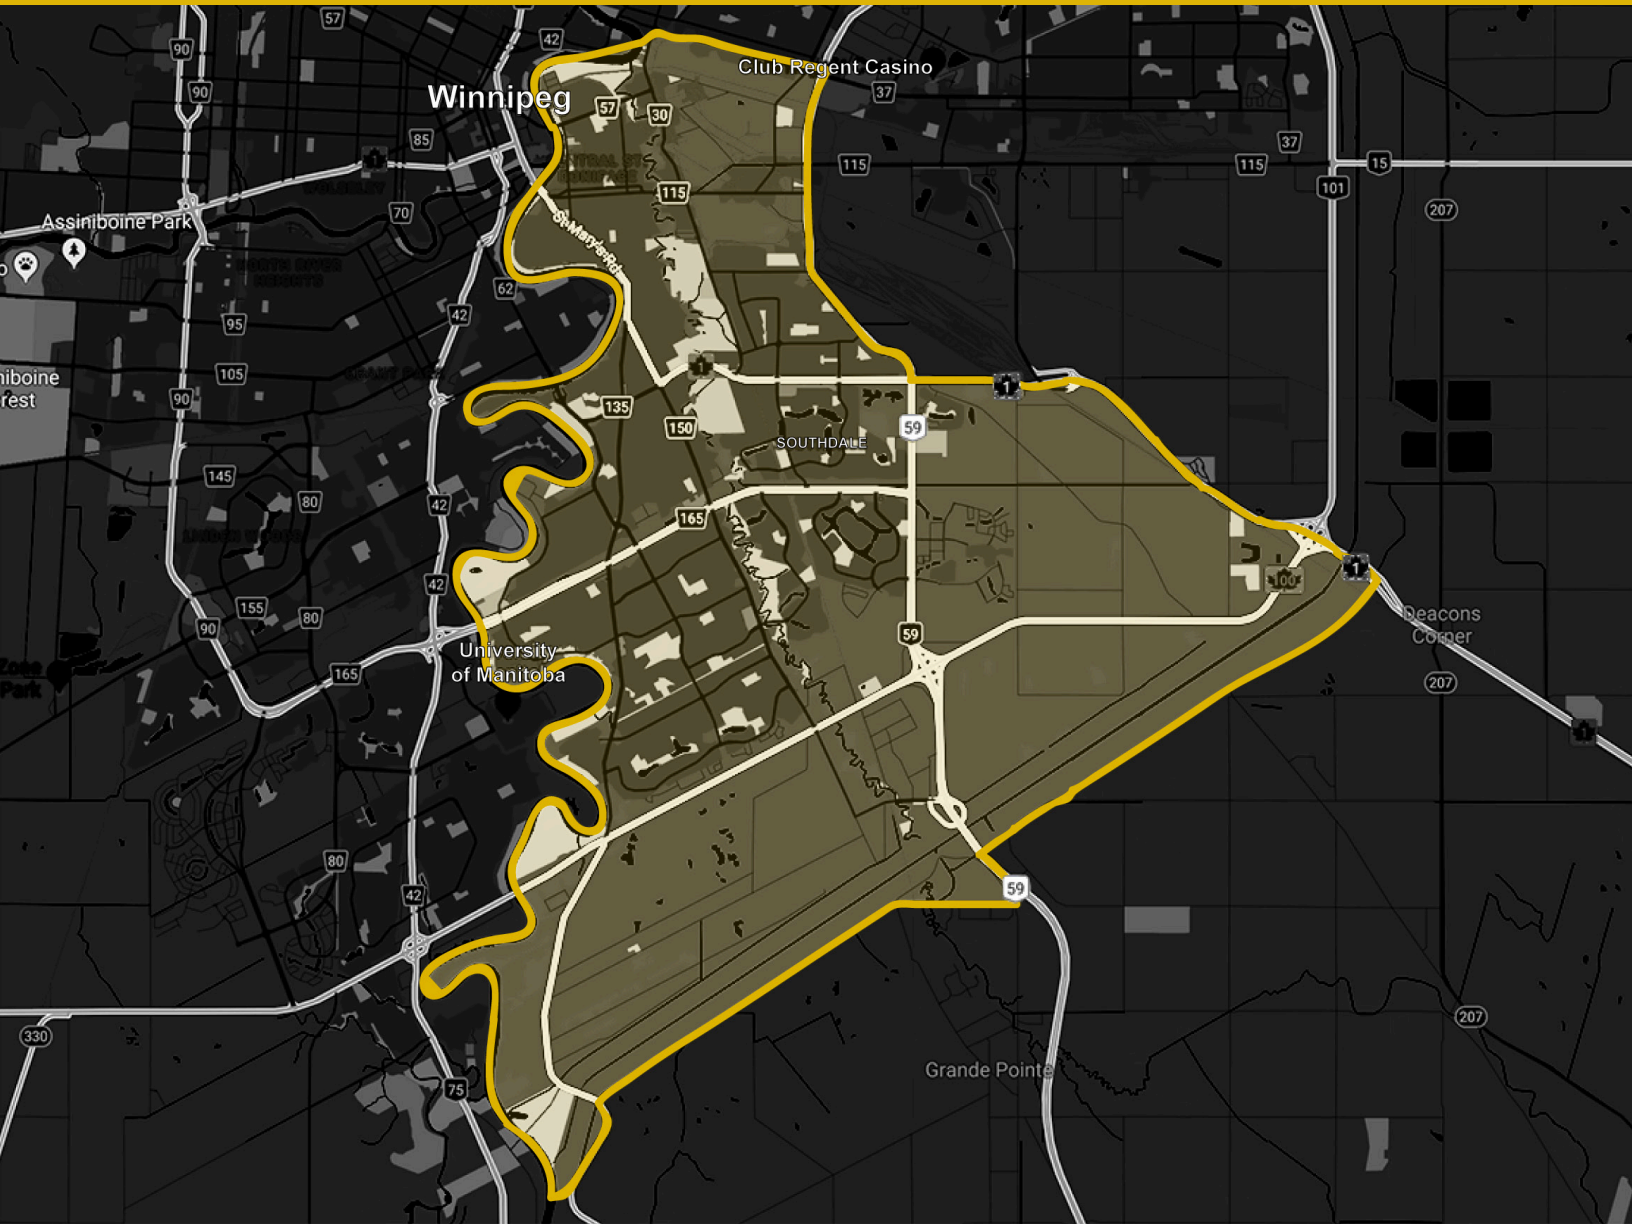

BASEBALL MANITOBA LEAGUE BOUNDARIES

BONIVITAL BASEBALL ASSOCIATION

NORTH:

CNR main line to Lagimodiere Blvd. South on Lagimodiere to Fermor (Trans-Canada Highway #1).
Fermor to the Red River Floodway.

SOUTH:

Lagimodière, Red River Floodway.

EAST:

Red River Floodway.

WEST:

Red River.